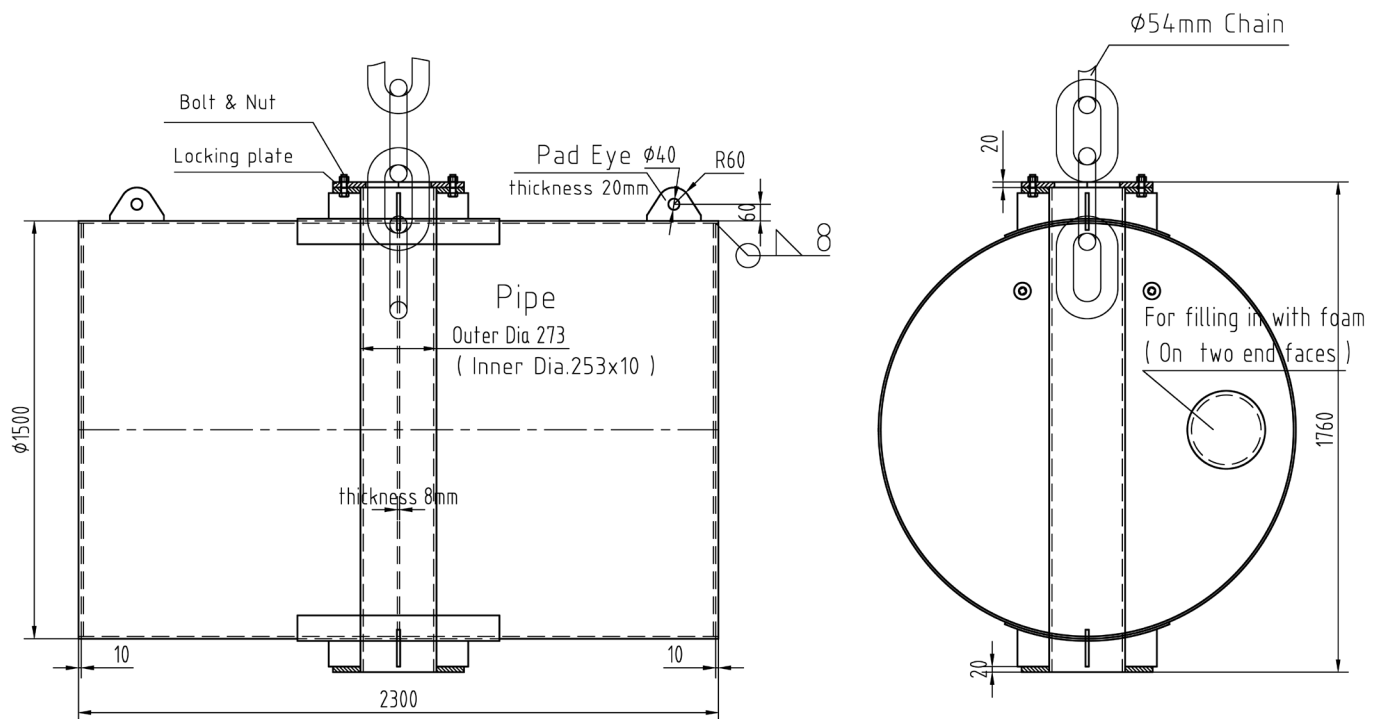

MES

Marine Equipment Services by

Anchor Pendant Buoy

Anchor Pendant Buoy

Buoyancy	Size	Weight
500KG	820 x 1020mm	328
1Ton	1060 x 1500mm	700
2Ton	1400 x 1900mm	1200
3Ton	1500 x 2300mm	1430
6Ton	2100 x 2400mm	2300
8Ton	2030 x 3150mm	2600
10Ton	2200 x 3900mm	3290